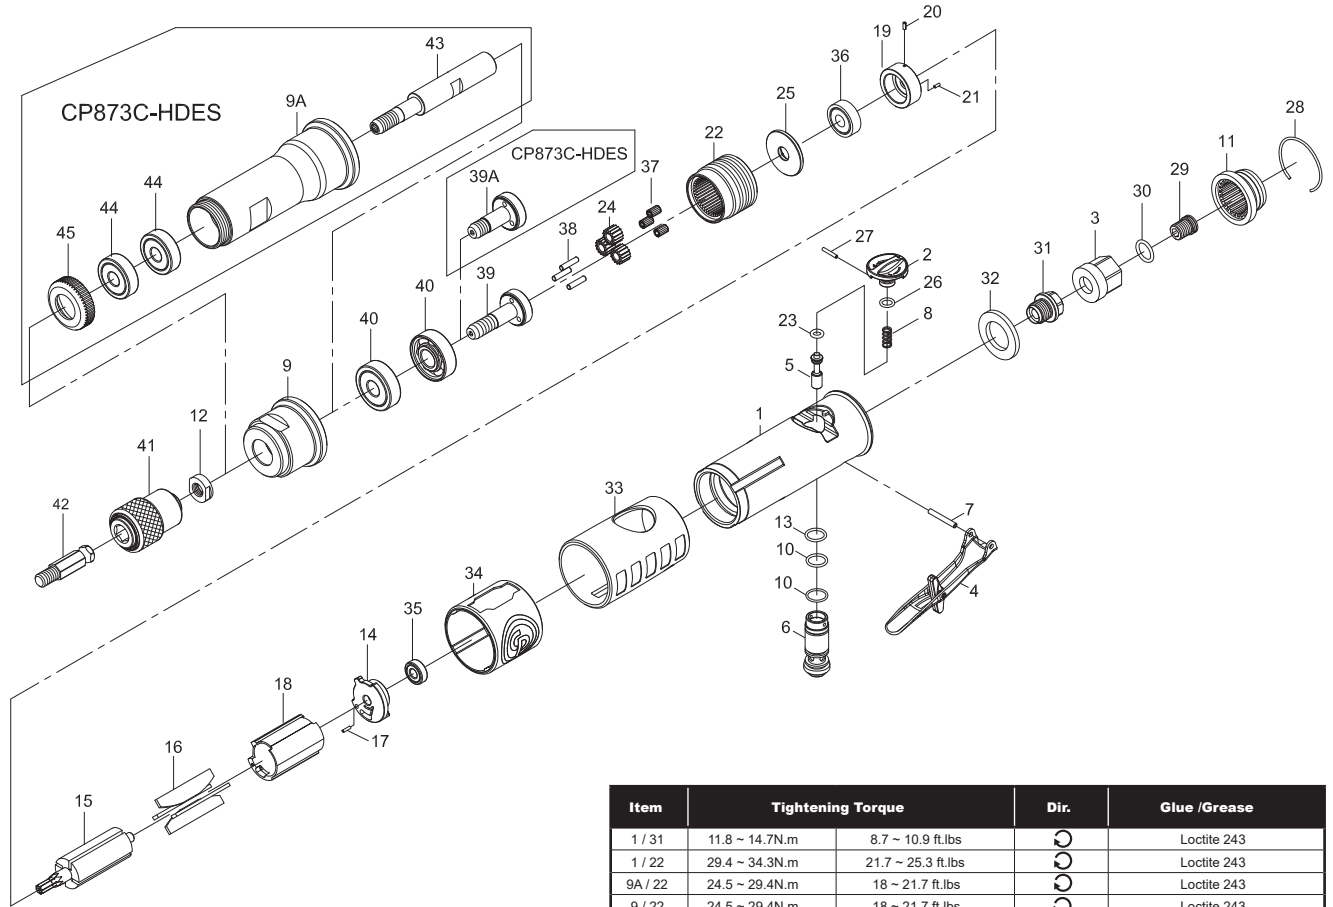

**Chicago
Pneumatic**

CP873C-HD & CP873C-HDES

Model C
TIRE BUFFER

Item	Tightening Torque		Dir.	Glue /Grease
1 / 31	11.8 ~ 14.7N.m	8.7 ~ 10.9 ft.lbs	⌚	Loctite 243
1 / 22	29.4 ~ 34.3N.m	21.7 ~ 25.3 ft.lbs	⌚	Loctite 243
9A / 22	24.5 ~ 29.4N.m	18 ~ 21.7 ft.lbs	⌚	Loctite 243
9 / 22	24.5 ~ 29.4N.m	18 ~ 21.7 ft.lbs	⌚	Loctite 243
39A / 43	14.7 ~ 19.6N.m	10.8 ~ 14.5 ft.lbs	⌚	Loctite 243
29 / 31	7.8 ~ 9.8N.m	5.8 ~ 7.2 ft.lbs	⌚	-

Item No.	Part No.	Description	Q'ty
9	8940177139	Clamp Nut	1
15	8940177141	Rotor	1
16	8940177142	Vane (Set Of 4)	1
18	8940177143	Cylinder	1
40	2050486943	Ball Bearing 6200Z	2
41	8940177152	Tire Buffer head	1
42	8940177115	Adaptor	1
43	8940177153	Extension Bar	1
44	8940177118	Ball Bearing 6000ZZ (A)	2
A	8940176704	Housing Kit	
1		Housing	1
33		Grip	1
34		Front Sleeve	1
B	8940176705	Inlet Kit	
3		Air Inlet	1
11		Exhaust Diffuser	1
28		Retainer Ring	1
29		Screw	1
30		O-ring 7.5X1.5	1
31		Fixed Shaft	1
32		Damping Material	1
C	8940176706	Lever Kit	
4		Throttle Lever Assembly	1
7		Spring Pin 22Lx3	1
D	8940177132	Regulator Kit	
2		Air Regulator Knob	1
5		Valve Shaft	1
6		Bushing	1
8		Valve Spring	1
10		O-Ring 10.7X1.5	2
13		O-Ring 11.4X1.25	1
23		O-Ring 3.9X2.2	1
26		O-Ring 6.5X1.5	1
27		Spring Pin 12Lx2	1

Item No.	Part No.	Description	Q'ty
E	8940168886	Rear End Plate Kit	
14		Rear End Plate	1
17		Spring Pin 6LX1.5	1
35		Ball Bearing	1
F	8940177155	Front End Plate Kit	
19		Front End plate	1
20		Pin 4LX2	1
21		Spring Pin 4LX1.5	1
25		Washer	1
36		Ball Bearing	1
G	8940177156	Gearbox Kit CP873C-HD	
12		Washer	1
22		Internal Gear	1
24		Planet Gear	3
37		Pin	39
38		Pin 13.9LX3.175	3
39		Work Spindle	1
G1	8940177157	Gearbox Kit CP873C-HDES	
12		Washer	1
22		Internal Gear	1
24		Planet Gear	3
37		Pin	39
38		Pin 13.9LX3.175	3
39A		Work Spindle	1
H	8940177161	Extended Clamp Nut Kit	
9A		Clamp Nut	1
45		Front Cap	1
TK	8940177158	Tune up Kit (Includes 7,10(x2),13,16(x4),17,20,21,23,26,32)	