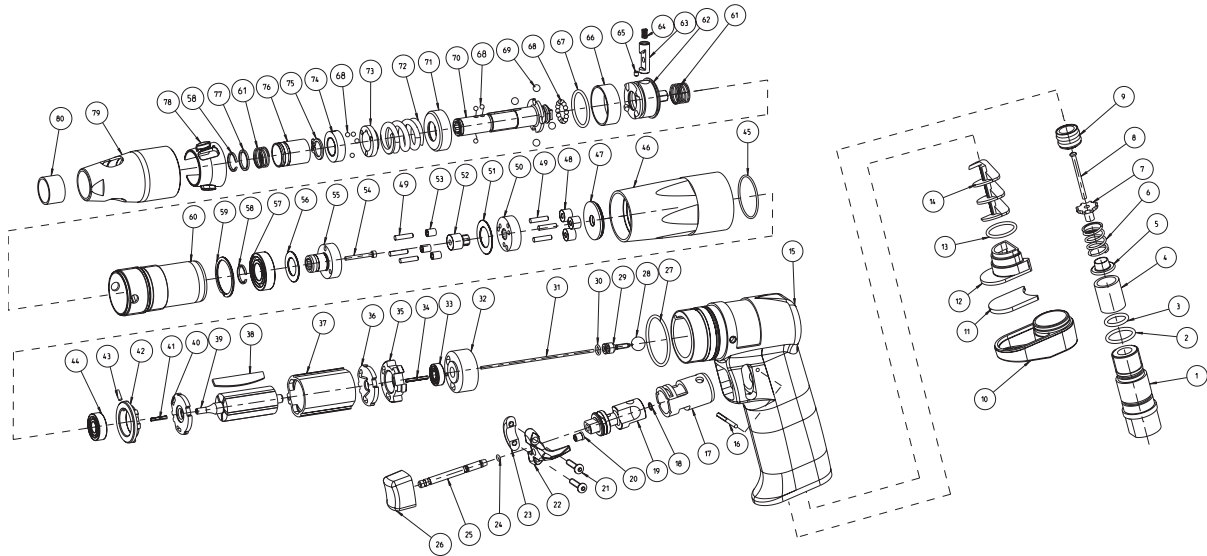

**Chicago
Pneumatic**

CP2814
Model D
SCREWDRIVER

Item No.	Part No.	Description	Q'ty
19	2050482023	Reverse Valve	1
32	2050482053	Valve Seat (Shut-Off)	1
37	6154502545	Cylinder	1
38	6154502555	Vanes_Set of 5	1
39	6154502565	Rotor	1
46	6154502575	Gearbox Housing	1
72	6154502585	Spring	1.5 - 4.7 N.m
A	6154502595	Air Inlet Kit	
1		Air Inlet	1
2		O-ring	0,56"x0,07"
3		O-ring	0,5"x0,007"
B	6154502605	Throttle Valve Kit	
4		Spacer	1
5		Air Strainer	1
6		Spring	1
7		Valve	1
8		Stem	1
9		Valve Seat	1
C	6154502615	Exhaust Kit	
10		Exhaust Cap	1
11		Diffuser Element	1
12		Element Retainer	1
13		O-ring	15,2x1,6
14		Exhaust Helix	1
D	6154502625	Trigger Kit	
16		Spring pin	1
18		Circlip	1
24		O-ring	1,78x1,02
25		Shaft	1
26		Button	1
E	6154502635	Reverse Kit	
20		Spring Plunger	1
21		Screw	2
22		Reverse Lever	1
23		Clamp	1
F	6154502645	Shut Off Valve Kit	
28		Valve Ball	1
29		Valve Stem	1
30		O-ring	4x1
31		Push Rod	1
G	6154502655	Motor Housing Kit	
15		Motor Housing	1
17		Valve Sleeve	1
27		O-ring	1
H	6154502665	Rear End Plate Kit	
33		Ball bearing	3/1"x1/2"x5/32"
34		Spring pin	1.5x14
35		Bearing Housing	1
36		End plate	1
I	6154502675	Front End Plate Kit	
40		End plate	1
41		Spring pin	1.5x10
42		Bearing Housing	1
43		Spring pin	2x6
44		Ball bearing	1/4"x5/8"x3/16"