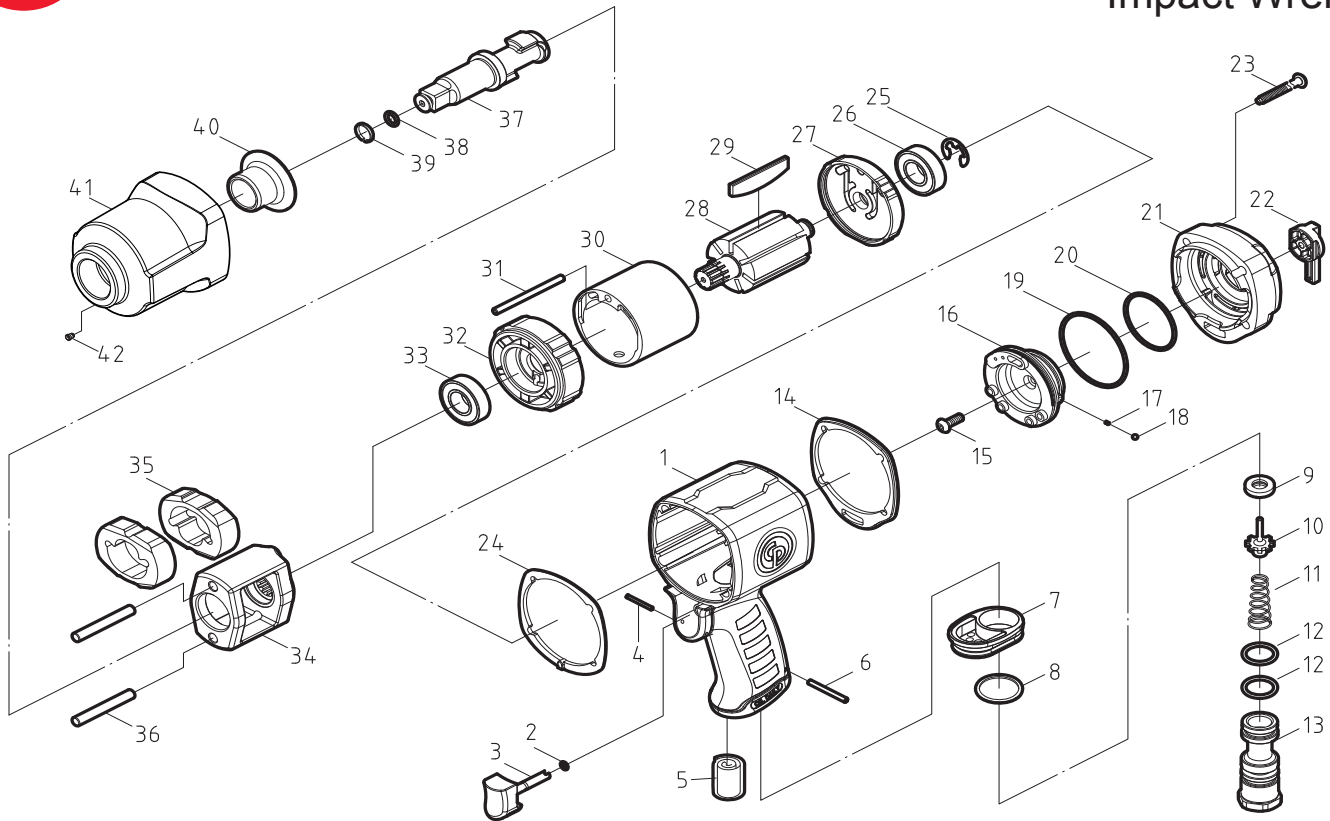

**Chicago
Pneumatic**

**CP7748 Series
Model E
Impact Wrench**

Item No.	Part No.	Description	Q'ty
28	8950221418	Rotor	1
29	8950221419	Roto Balde (x7)	1
30	8950221420	Cylinder	1
34	8950240454	Hammer Cage	1
35	8950240455	Hammer	2
36	8950240456	Pin Set (x2)	1
8940169489 Housing Kit			
1		Housing	1
2		O-ring	1
3		Trigger	1
4/6		String Pin	2
5		Muffler	1
7		Exhaust Deflector	1
8		Washer	1
9		Valve Seat	1
10		Valve Stem	1
11		Spring	1
12		O-ring	2
13		Air Inlet	1
8940169802 Trigger Kit			
2		O-ring	1
3		Trigger	1
4		Spring Pin	1
8940171695 Inlet Kit			
5		Muffler	1
6		Spring Pin	1
7		Exhaust Deflector	1
8		Washer	1
12		O-ring	2
13		Air Inlet	1
8940171696 Valve Kit			
5		Muffler	1
9		Valve Seat	1
10		Valve Stem	1
11		Spring	1
8940171697 Reverse Valve Rear Cover Kit (incl : 14, 21, 23(x4))			
8940172795 Reverse Valve Kit			
15		Screw	1
16		Reverse Valve	1
17		Spring	1
18		Steel Ball	1
19		O-ring	1
20		O-ring	1
21		Housing Cover	1

Item No.	Part No.	Description	Q'ty
8950221423 End Plate Kit			
25		Retaining Ring	1
26		Ball Bearing	1
27		End Plate	1
8950221424 End Plate Kit			
32		End PLate	1
33		Ball Bearing	1
8950221424 Anvil Kit			
37		Anvil 1/2"	1
38		O-ring	1
39		Anvil Collar 1/2"	1
8940169492 Anvil Kit Extended			
37		Anvil 1/2"	1
38		O-ring	1
39		Anvil Collar 1/2"	1
8950251279 Anvil Collar Kit (5)			
38		O-ring	5
39		Anvil Collar 1/2"	5
8940169493 Hammer Case Kit			
24		Gasket	1
40		Anvil Bushing	1
41		Hammer Case	1
42		Grease Fitting	1
8950280019 Small Parts Kit			
5		Muffler	1
8		Washer	1
17		Spring	1
31		Spring Pin	1
40		Anvil Bushing	1
42		Grease Fitting	1
8950280020 Gasket Kit			
14		Gasket	1
23		Screw	4
24		Gasket	1
8940169810 Tune Up Kit (INCL : 2, 4, 6, 12, 18, 19, 20, 25, 26, 29 (x7), 33)			

	8940169372	Operator's Manual
	8950900061	Warning Label
	6159948710	Safety Instructions