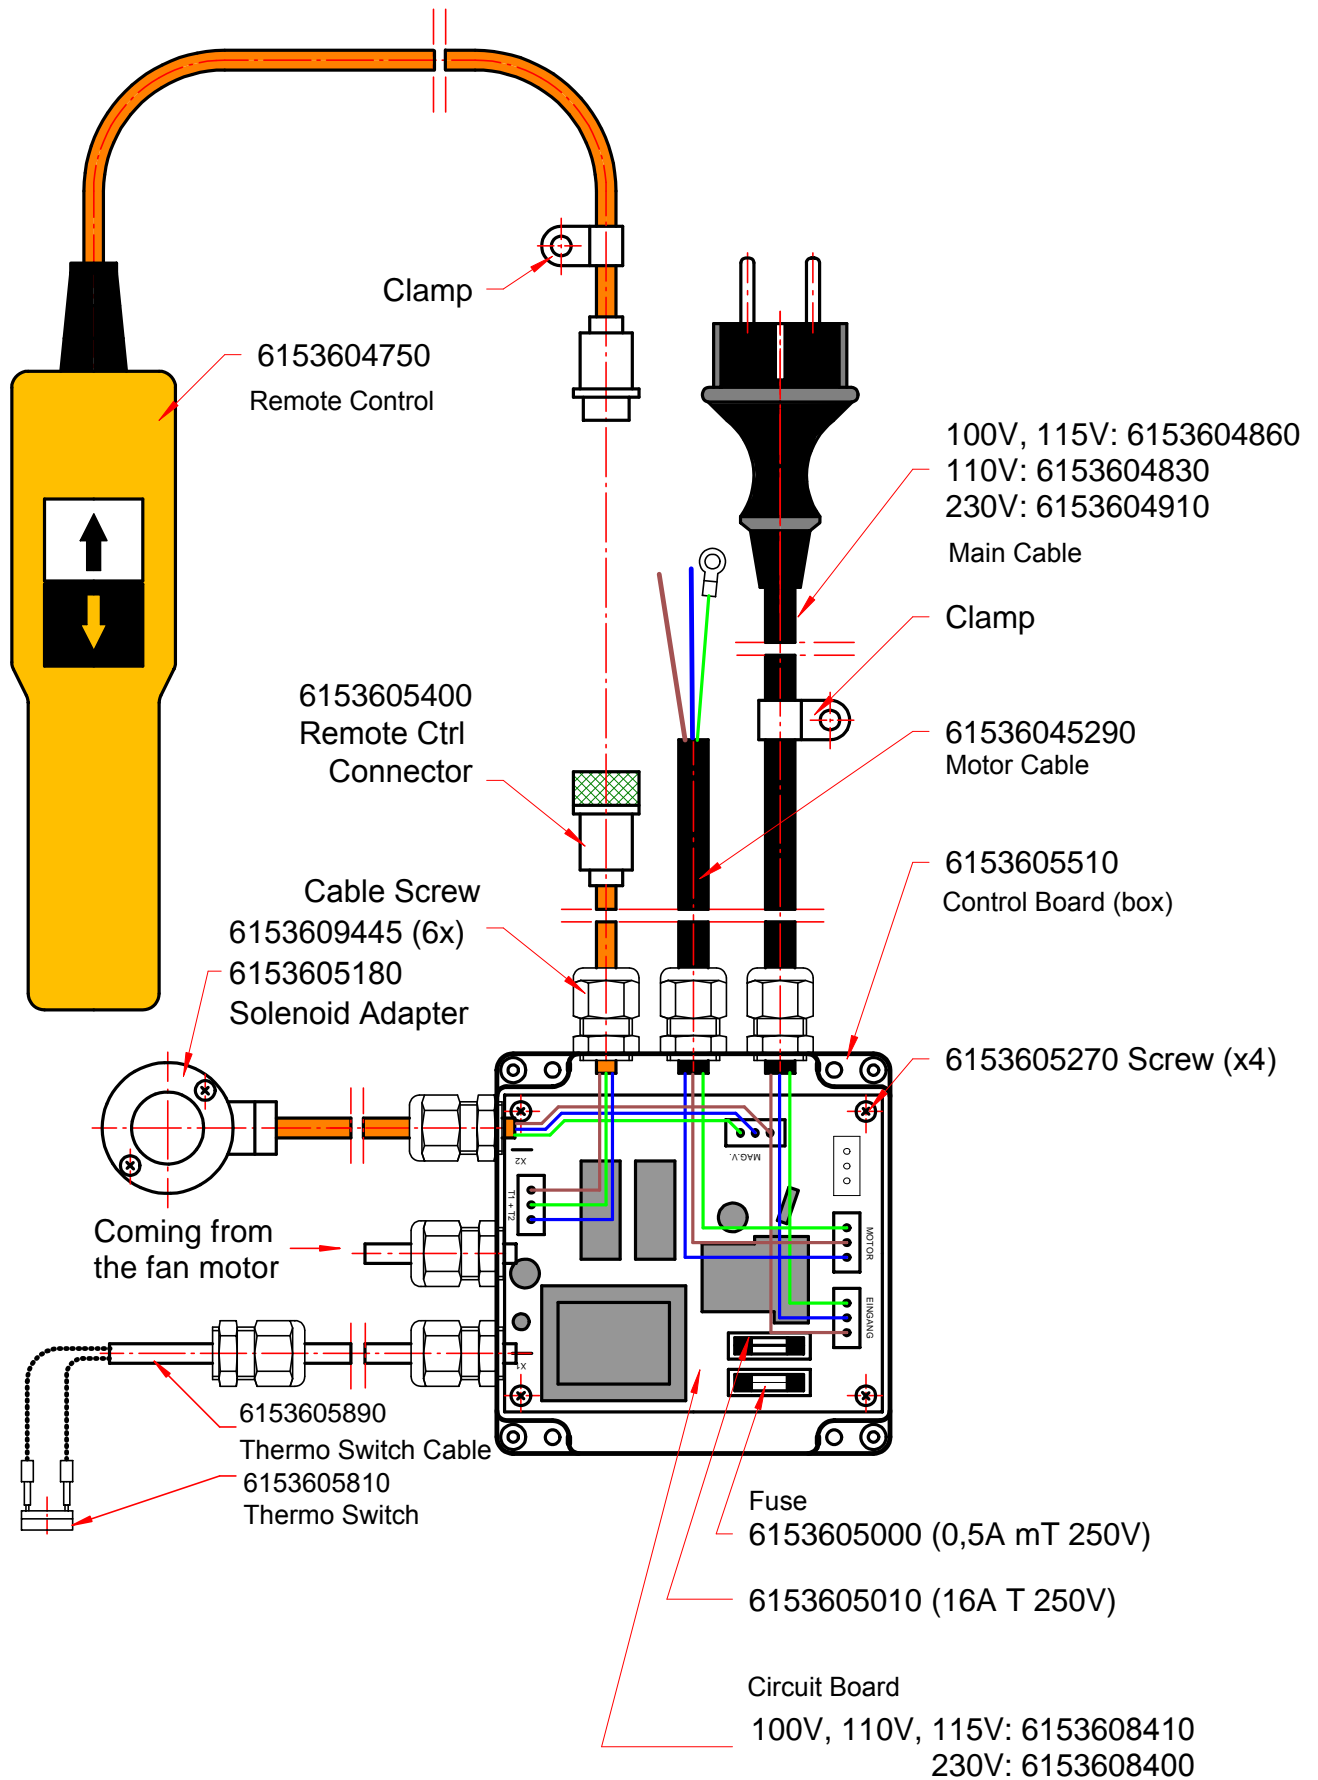

EXE-MAX-230-FFH1
EXE-MAX-230-FFH4
EXE-MAX-100-FFH1
EXE-MAX-100-FFH4
EXE-MAX-115-FFH1
EXE-MAX-115-FFH4
EXE-MAX-110-FFH1
EXE-MAX-110-FFH4

1 Oil in the assembly

Dir ctrl valve

contains:

Capacitor Cover

EXE-MAX-100-...: 6153608350(2x)
 EXE-MAX-110-...: 6153608350
 EXE-MAX-115-...: 6153608350
 EXE-MAX-230-...: 6153605420

6153605830
 Fan Cover

6153605820
 Fan

Small Electric Box

EXE-MAX-100-...: 6153605480
 EXE-MAX-110-...: 6153605840
 EXE-MAX-115-...: 6153605840
 EXE-MAX-230-...: 6153605840

6153605370
 Cable Screw

Key
 6153605740

6159921210	Operator's Manual	
6159921190	Safety Instructions	
CA155779	Warning Label	

Accessory	
6153608955	4-Port Block