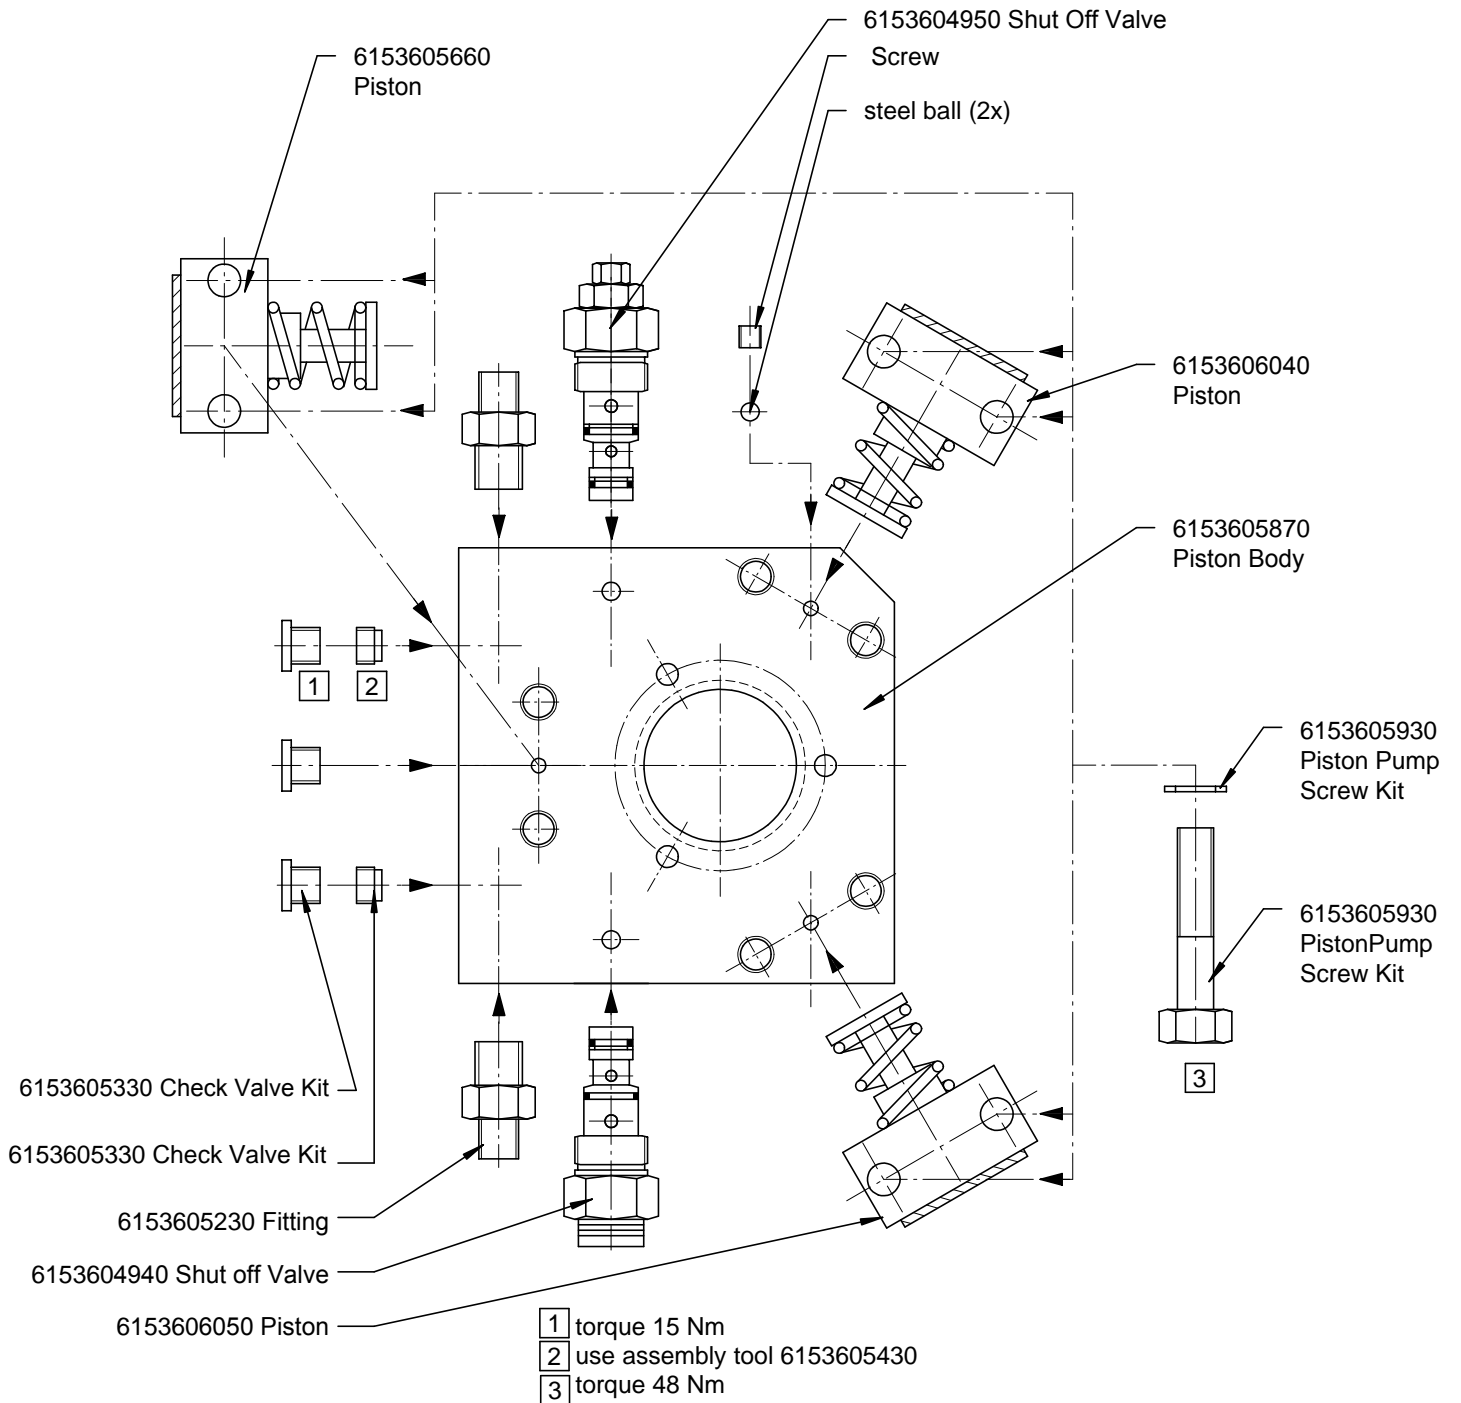

EXE-MAX-230-FFH1
EXE-MAX-230-FFH4
EXE-MAX-100-FFH1
EXE-MAX-100-FFH4
EXE-MAX-115-FFH1
EXE-MAX-115-FFH4
EXE-MAX-110-FFH1
EXE-MAX-110-FFH4

1 Oil in the assembly

Dir ctrl valve

contains:

Capacitor Cover

EXE-MAX-100-...: 6153608350(2x)
 EXE-MAX-110-...: 6153608350
 EXE-MAX-115-...: 6153608350
 EXE-MAX-230-...: 6153605420

6153605830
 Fan Cover

6153605820
 Fan

Small Electric Box

EXE-MAX-100-...: 6153605480
 EXE-MAX-110-...: 6153605840
 EXE-MAX-115-...: 6153605840
 EXE-MAX-230-...: 6153605840

6153605370
 Cable Screw

Key
 6153605740