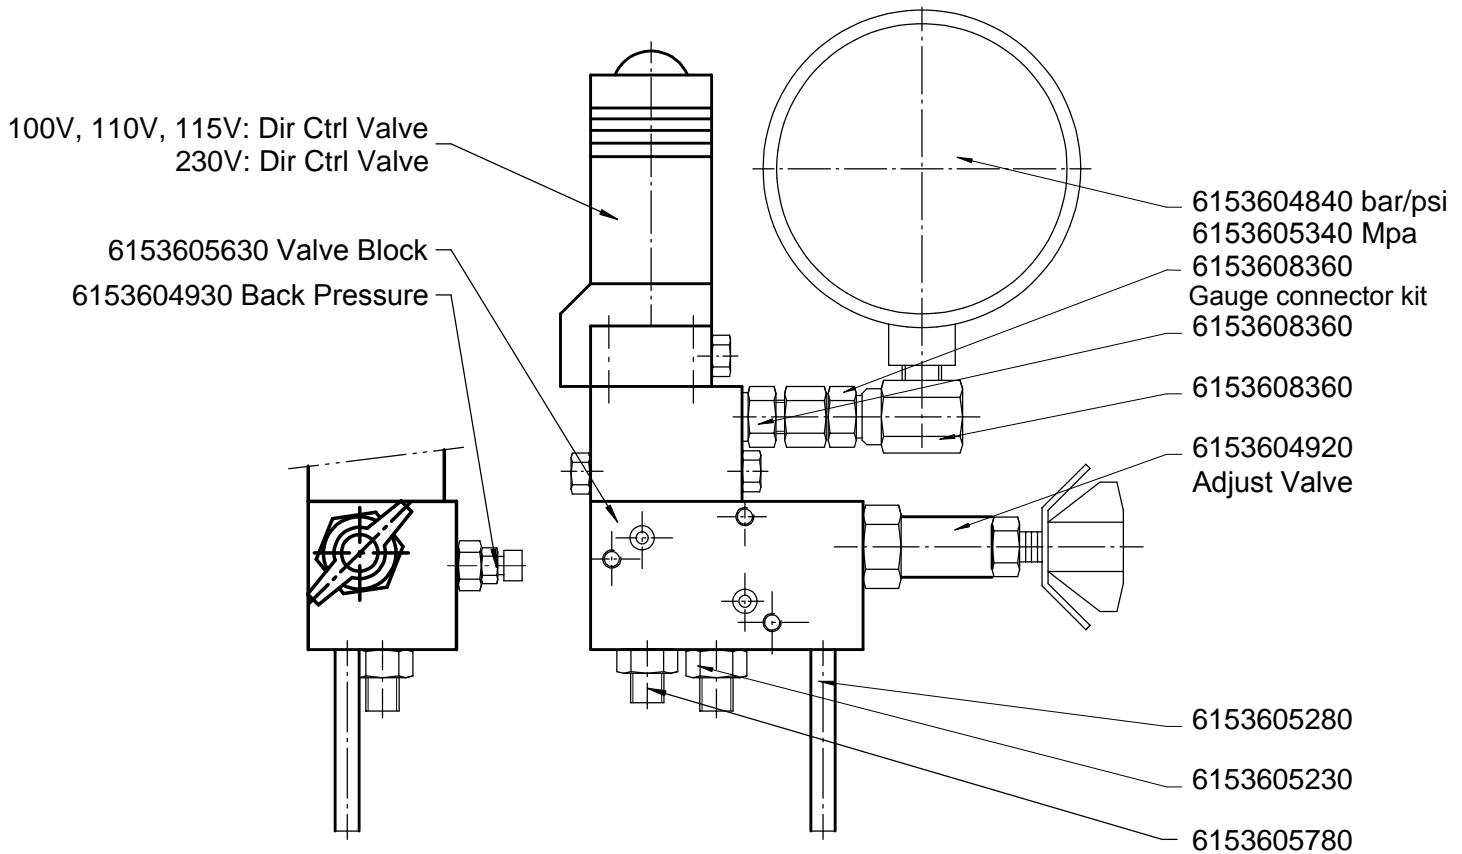

EXE-MAX-230-FFH1
EXE-MAX-230-FFH4
EXE-MAX-100-FFH1
EXE-MAX-100-FFH4
EXE-MAX-115-FFH1
EXE-MAX-115-FFH4
EXE-MAX-110-FFH1
EXE-MAX-110-FFH4

1 Oil in the assembly

Dir ctrl valve

contains:

Capacitor Cover

EXE-MAX-100-...: 6153608350(2x)
 EXE-MAX-110-...: 6153608350
 EXE-MAX-115-...: 6153608350
 EXE-MAX-230-...: 6153605420

6153605830
 Fan Cover

6153605820
 Fan

Small Electric Box

EXE-MAX-100-...: 6153605480
 EXE-MAX-110-...: 6153605840
 EXE-MAX-115-...: 6153605840
 EXE-MAX-230-...: 6153605840

6153605370
 Cable Screw

Key
 6153605740