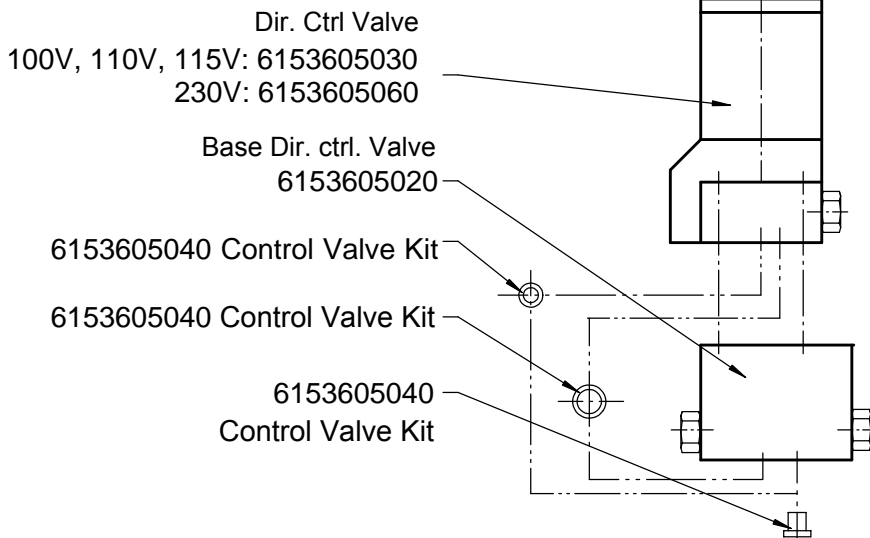

EXE-MAX-230-FFH1
EXE-MAX-230-FFH4
EXE-MAX-100-FFH1
EXE-MAX-100-FFH4
EXE-MAX-115-FFH1
EXE-MAX-115-FFH4
EXE-MAX-110-FFH1
EXE-MAX-110-FFH4

1 Oil in the assembly

Dir ctrl valve

contains:

Capacitor Cover

EXE-MAX-100-...: 6153608350(2x)
 EXE-MAX-110-...: 6153608350
 EXE-MAX-115-...: 6153608350
 EXE-MAX-230-...: 6153605420

6153605830
 Fan Cover

6153605820
 Fan

Small Electric Box

EXE-MAX-100-...: 6153605480
 EXE-MAX-110-...: 6153605840
 EXE-MAX-115-...: 6153605840
 EXE-MAX-230-...: 6153605840

6153605370
 Cable Screw

Key
 6153605740