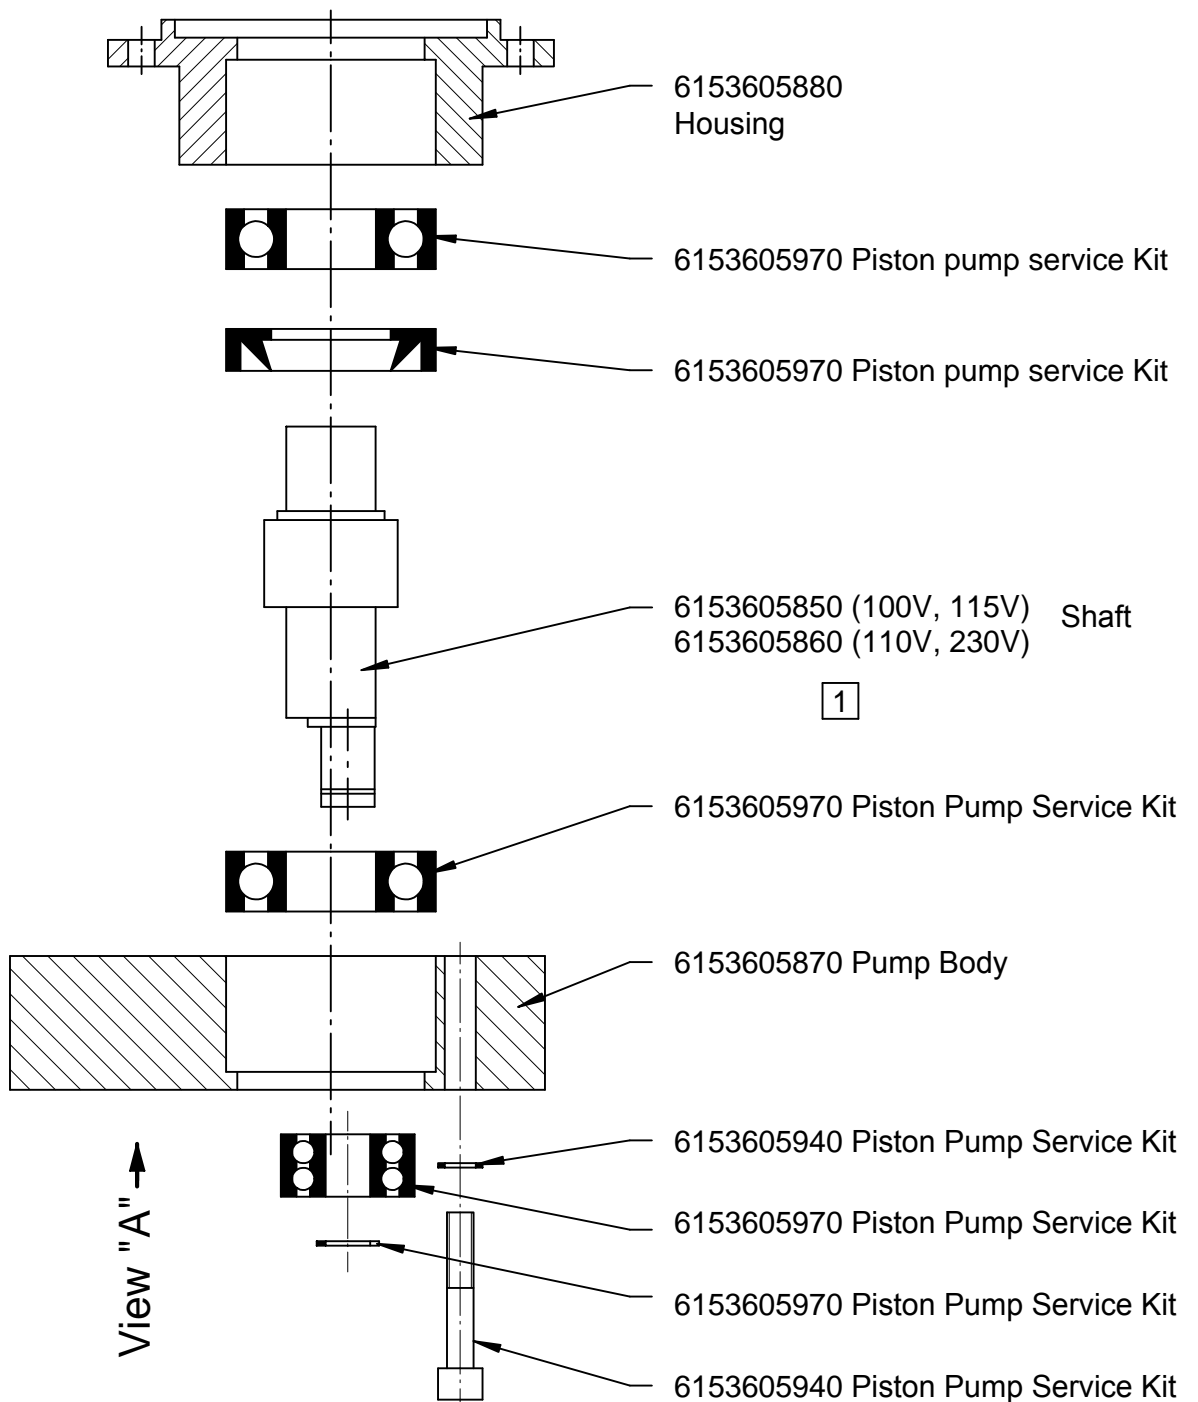

EXE-MAX-230-FFH1
EXE-MAX-230-FFH4
EXE-MAX-100-FFH1
EXE-MAX-100-FFH4
EXE-MAX-115-FFH1
EXE-MAX-115-FFH4
EXE-MAX-110-FFH1
EXE-MAX-110-FFH4

1 Oil in the assembly

Dir ctrl valve

contains:

Capacitor Cover

EXE-MAX-100-...: 6153608350(2x)
 EXE-MAX-110-...: 6153608350
 EXE-MAX-115-...: 6153608350
 EXE-MAX-230-...: 6153605420

6153605830
 Fan Cover

6153605820
 Fan

Small Electric Box

EXE-MAX-100-...: 6153605480
 EXE-MAX-110-...: 6153605840
 EXE-MAX-115-...: 6153605840
 EXE-MAX-230-...: 6153605840

6153605370
 Cable Screw

Key
 6153605740