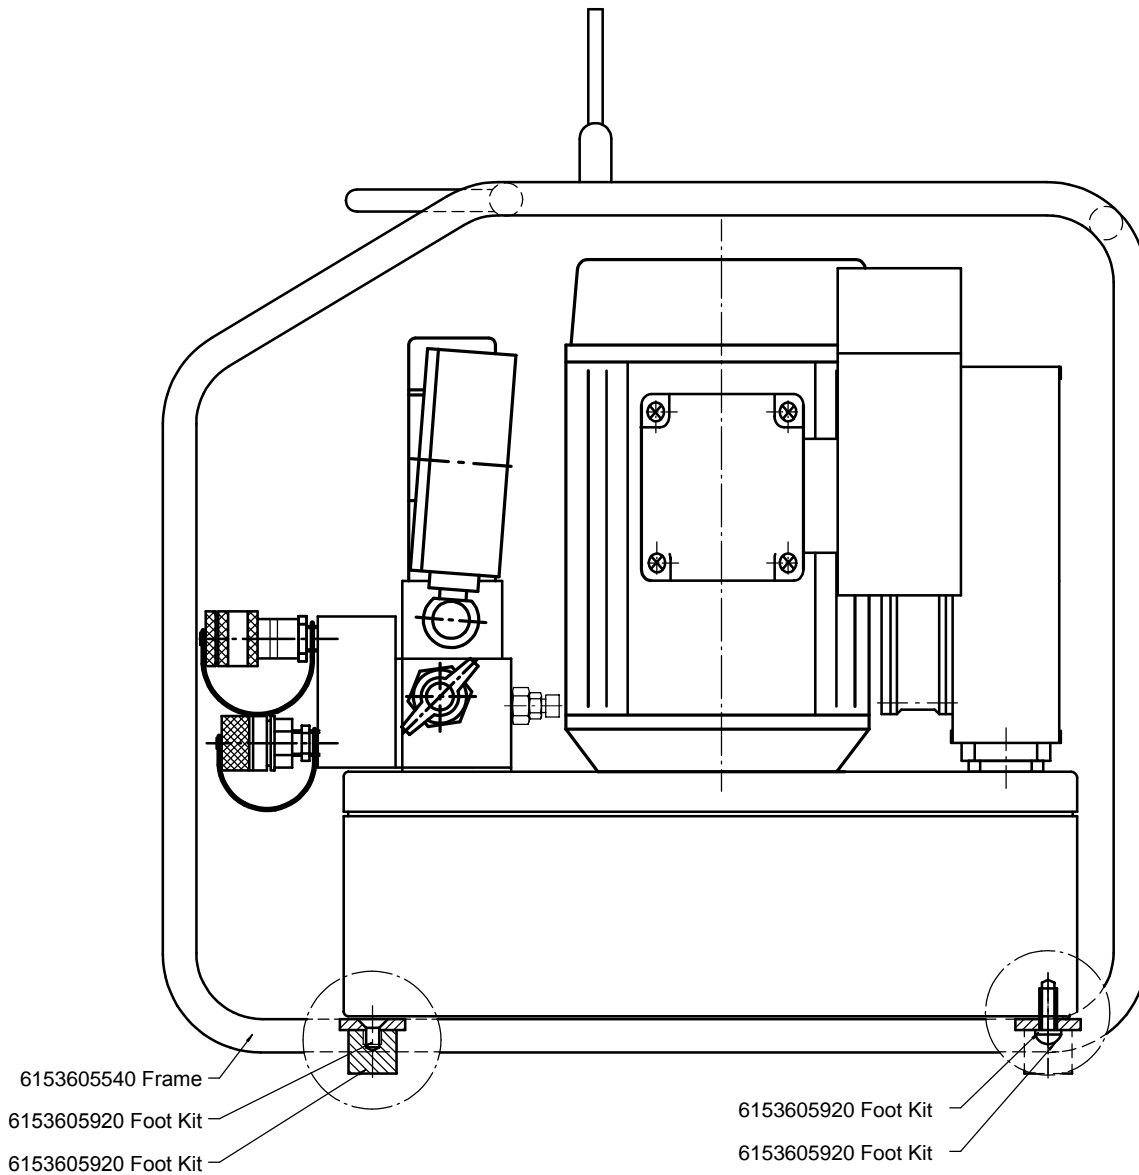

EXE-MAX-230-FFH1
EXE-MAX-230-FFH4
EXE-MAX-100-FFH1
EXE-MAX-100-FFH4
EXE-MAX-115-FFH1
EXE-MAX-115-FFH4
EXE-MAX-110-FFH1
EXE-MAX-110-FFH4

1 Oil in the assembly

Dir ctrl valve

contains:

Capacitor Cover

EXE-MAX-100-...: 6153608350(2x)
 EXE-MAX-110-...: 6153608350
 EXE-MAX-115-...: 6153608350
 EXE-MAX-230-...: 6153605420

6153605830
 Fan Cover

6153605820
 Fan

Small Electric Box

EXE-MAX-100-...: 6153605480
 EXE-MAX-110-...: 6153605840
 EXE-MAX-115-...: 6153605840
 EXE-MAX-230-...: 6153605840

6153605370
 Cable Screw

Key
 6153605740