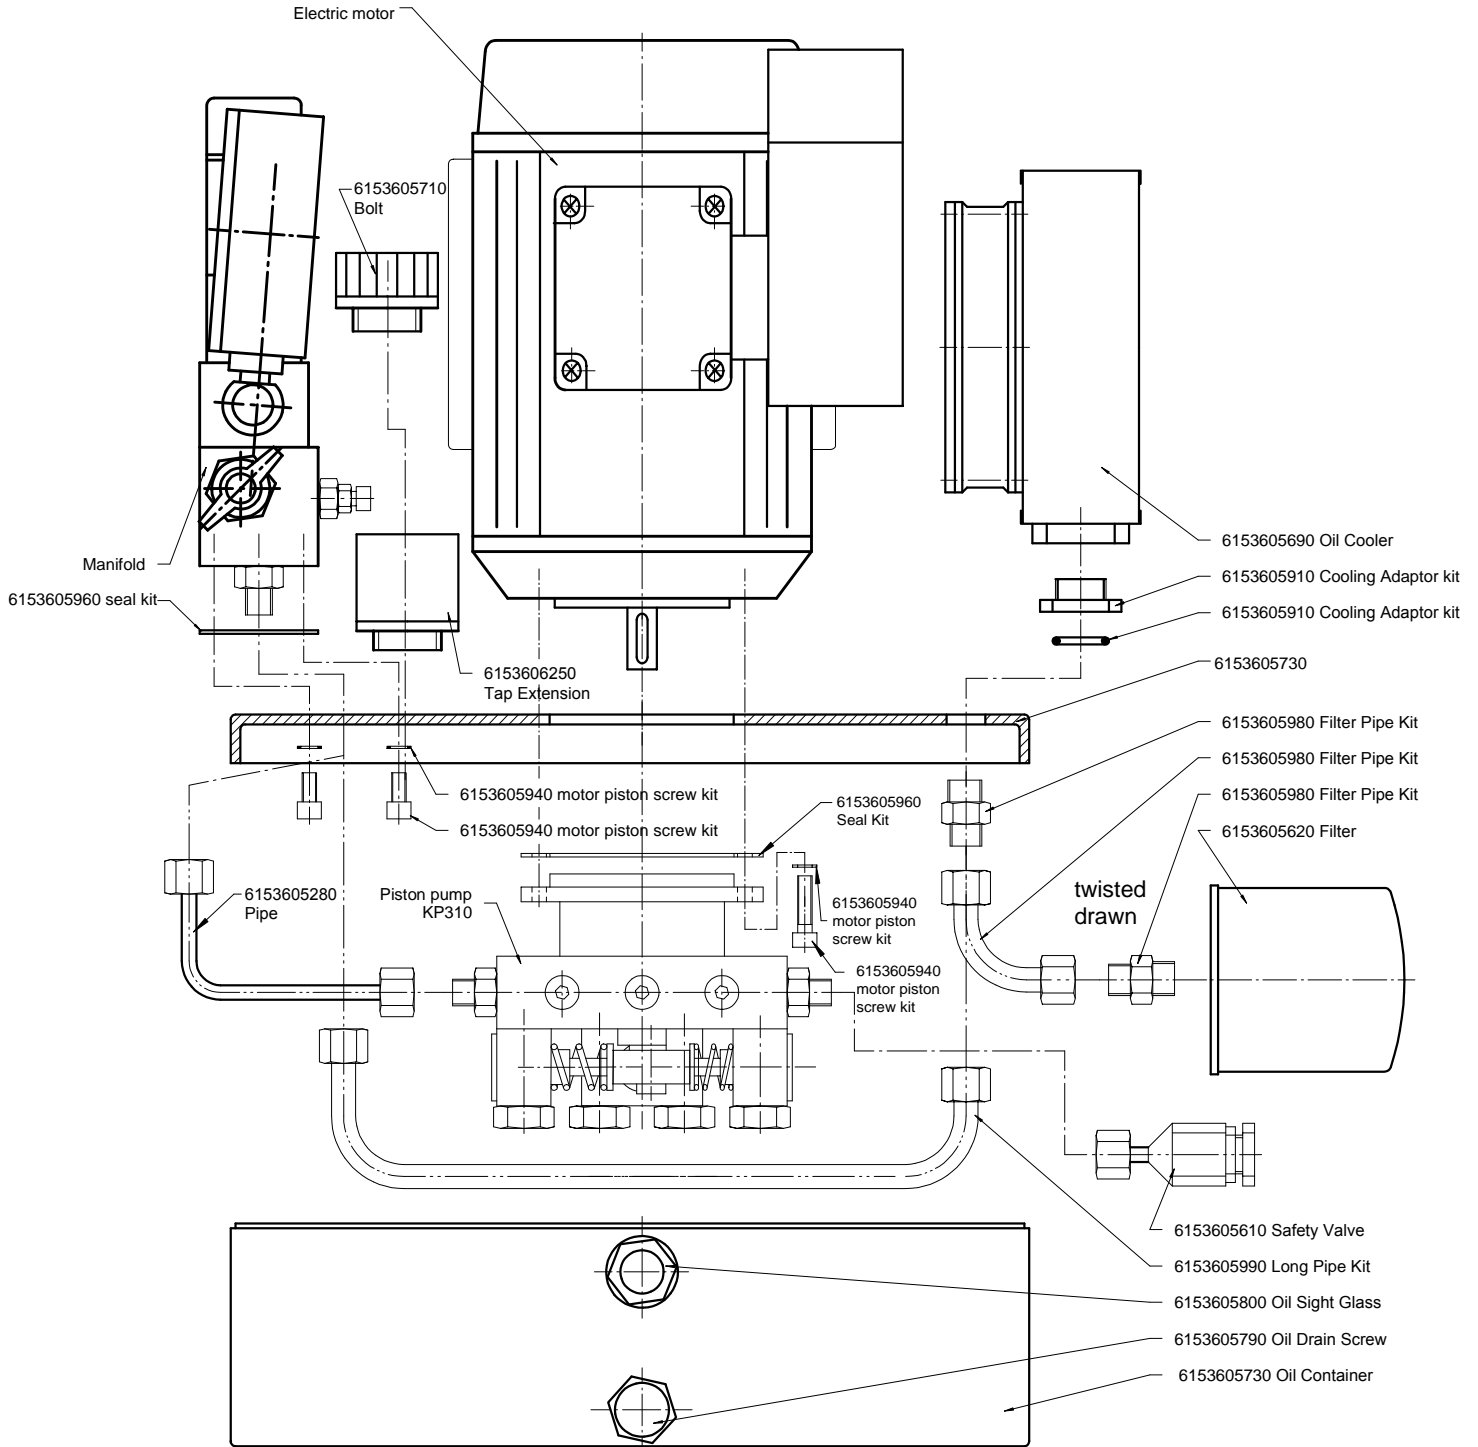

EXE-MAX-230-FFH1
EXE-MAX-230-FFH4
EXE-MAX-100-FFH1
EXE-MAX-100-FFH4
EXE-MAX-115-FFH1
EXE-MAX-115-FFH4
EXE-MAX-110-FFH1
EXE-MAX-110-FFH4

1 Oil in the assembly

Dir ctrl valve

contains:

Capacitor Cover

EXE-MAX-100-...: 6153608350(2x)
 EXE-MAX-110-...: 6153608350
 EXE-MAX-115-...: 6153608350
 EXE-MAX-230-...: 6153605420

6153605830
 Fan Cover

6153605820
 Fan

Small Electric Box

EXE-MAX-100-...: 6153605480
 EXE-MAX-110-...: 6153605840
 EXE-MAX-115-...: 6153605840
 EXE-MAX-230-...: 6153605840

6153605370
 Cable Screw

Key
 6153605740